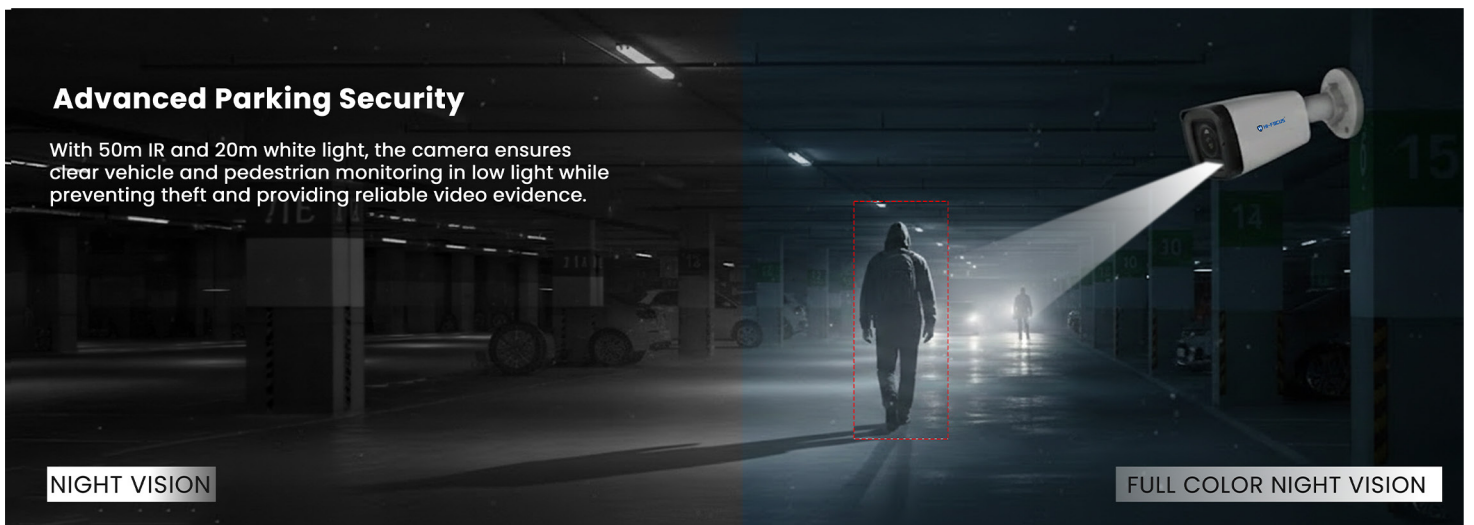

Yes, coming.

Two Way Integration

Spot individuals through the camera and speak to them directly.

Full HD | Night Vision | Weatherproof | Remote Monitoring

24/7 Petrol Bunk Surveillance

Monitor fuel stations in real-time with crystal-clear security and smart remote access.

Advanced Parking Security

With 50m IR and 20m white light, the camera ensures clear vehicle and pedestrian monitoring in low light while preventing theft and providing reliable video evidence.

NIGHT VISION

FULL COLOR NIGHT VISION

4MP BULLET NETWORK CAMERA | HIPC-T4504-DLS-R1

Dual Stream

Dual Stream technology enables the CCTV camera to send two video streams simultaneously one high quality stream for clear recording and storage, and a secondary low bandwidth stream for smooth live viewing on mobile apps and remote access. This ensures sharp footage, faster streaming, and efficient bandwidth usage, making everyday monitoring reliable and hassle-free.