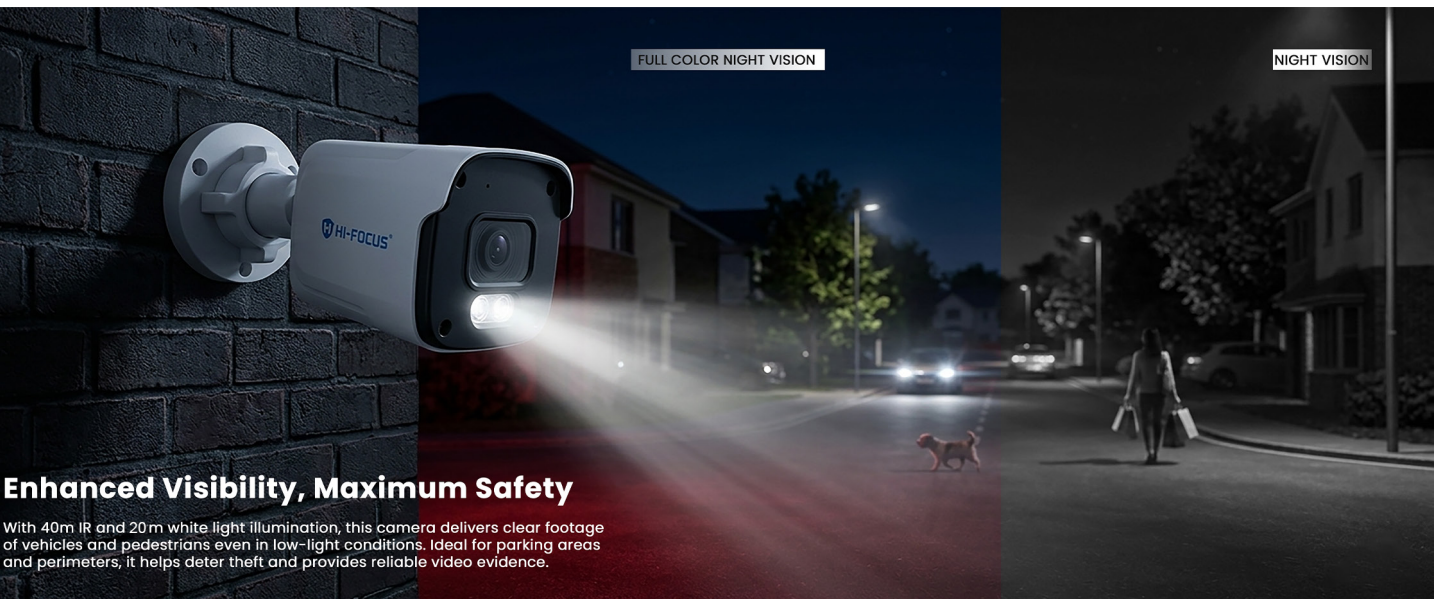

Advanced Image Processing
Superior color accuracy & low-light noise reduction

ONVIF Conformant

Seamless Integration with NVR & VMS Systems

Extreme-Grade IP67 – Rain, Dust, and Beyond

Built for extreme conditions, this IP67-rated security camera resists rain, dust, and harsh weather to ensure reliable 24/7 performance. Its fully sealed design delivers clear, uninterrupted surveillance for any outdoor environment.

Enhanced Visibility, Maximum Safety

With 40m IR and 20m white light illumination, this camera delivers clear footage of vehicles and pedestrians even in low-light conditions. Ideal for parking areas and perimeters, it helps deter theft and provides reliable video evidence.

FULL COLOR NIGHT VISION

NIGHT VISION

4MP BULLET NETWORK CAMERA | HIPC-T4404-DL-R1

Dual Stream

Dual Stream technology enables the CCTV camera to send **two video streams simultaneously** one high quality stream for clear recording and storage, and a secondary low bandwidth stream for smooth live viewing on mobile apps and remote access. This ensures sharp footage, faster streaming, and efficient bandwidth usage, making everyday monitoring reliable and hassle-free.