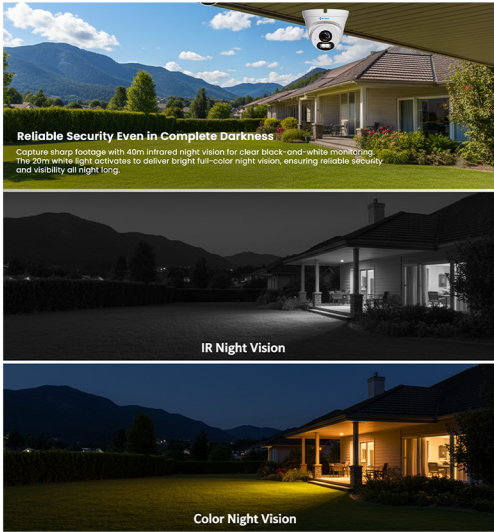

2 MP DOME NETWORK CAMERA

HIPC-D3112-DLS-I2

- **2MP Full HD** – 1920×1080 video @30fps
- **Video Compression** – Smart H.265+ / H.265 / H.264B / H.264M / H.264H
- **Low-Light Performance** – 0.02Lux (F1.6, AGC ON), 0Lux with IR
- **Night Vision** – Up to 40m IR range, 20m white light distance
- **Two-Way Audio** – Built-in microphone and speaker
- **Power Options** – DC12V ±25% (Max. 6.5W) / PoE IEEE 802.3af (Max. 7W)
- **IP66 Protection** – Weatherproof ingress protection

1/2.8" CMOS
IMAGE SENSOR

2 MEGAPIXEL

BUILT IN
MIC

BUILT IN
SPEAKER

IP66

SYSTEM OVERVIEW

2MP IP Camera delivers clear Full HD imaging with smart IR and white light for reliable day/night monitoring. Intelligent detection, built-in audio, and an IP66-rated design ensure secure and stable surveillance.

WHAT IS HIT TECHNOLOGY ?

HIT (HI-FOCUS Integrated Trust) is a next-generation security framework that strengthens surveillance systems with advanced cyber security and intelligent design. By integrating encrypted data transmission, secure device authentication, and protected remote access, HIT ensures surveillance systems remain secure, reliable, and trusted.