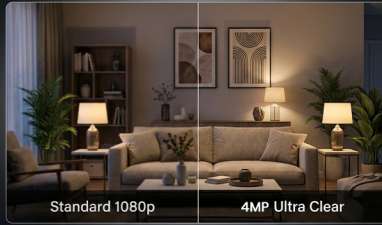

Advanced Weather proof Security Solutions

30m IR
15m White Light