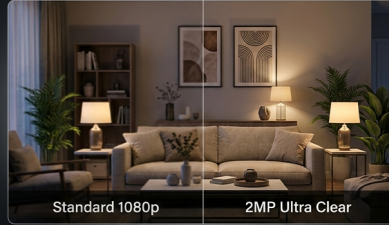

Advanced Weather proof Security Solutions

Rain or dust, an IP66-rated camera ensures reliable outdoor security. Weatherproof, durable, and built to perform in any condition.

30m IR
15m White Light