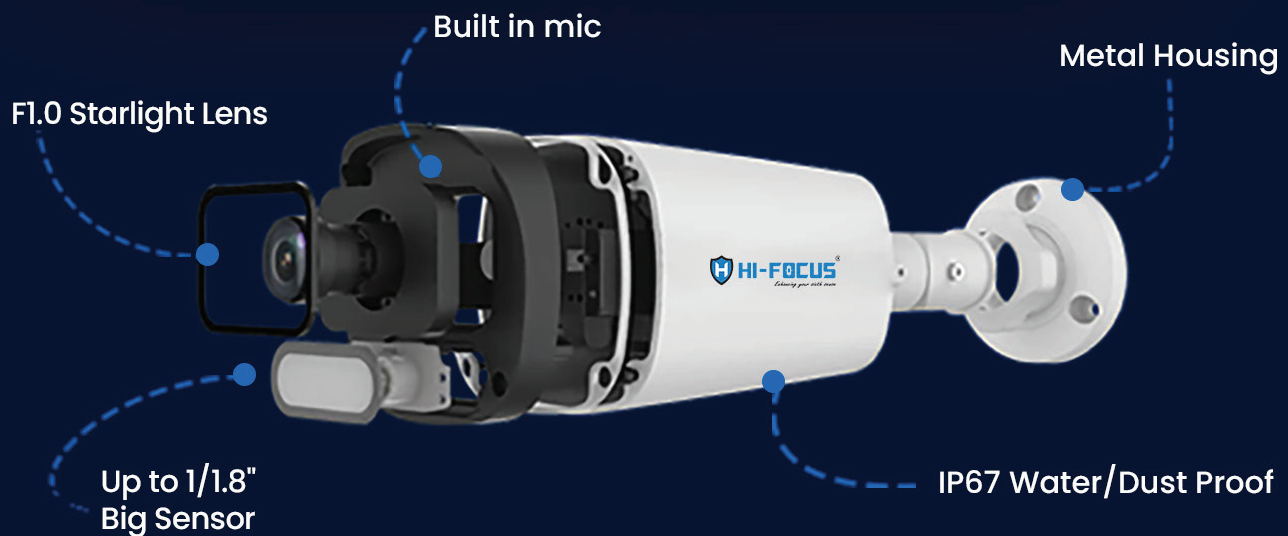

### Product Features :

- High quality image with 4MP, 1/1.8" CMOS sensor and F1.0 large aperture lens
- 4MP (2688x1520)@ 25/20fps; 4MP (2560x1440)@ 25/20fps; 3MP (2304x1296) @30/25fps; 2MP (1920x1080) @30/25fps;
- Smart 265, H.265, H.264, MJPEG
- Dark Hunter technology ensures 24-hour full-color images
- 120dB true WDR technology enables clear image in strong light scene
- Support 9:16 Corridor Mode
- Built in Mic
- White Light, up to 30m warm light distance
- Supports 512 GB Micro SD card
- IP67 protection
- Support PoE power supply
- 3-Axis

Nighttime is no longer a mystery! View colors at night.

F1.0

F1.0 Lens – Maximum Light, Ultimate Clarity!

Big Sensor, Brighter Nights – 1/1.8" Lens for Ultimate Low-Light Clarity!