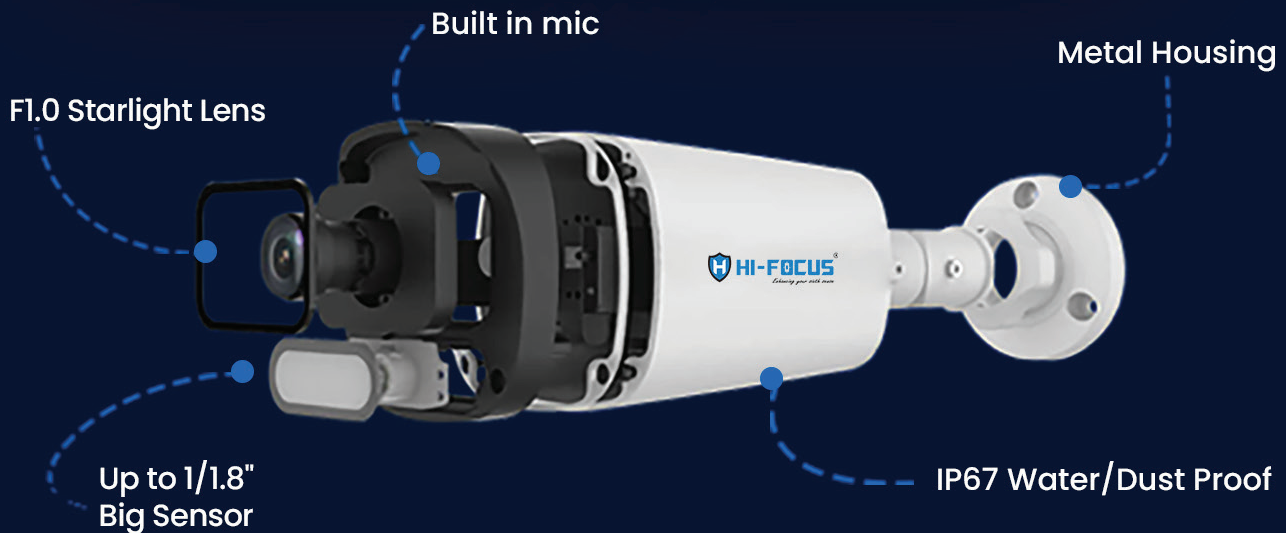

HC-IPC-TQA4312L-TWL-0400

Product Features :

- High quality image with 2MP, 1/1.8" CMOS sensor and F1.0 large aperture lens
- 2MP (1920x1080) @30/25fps; 720P (1280x720) @30/25fps;
- Smart 265, H.265, H.264, MJPEG
- Dark Hunter technology ensures 24-hour full-color images
- 120dB true WDR technology enables clear image in strong light scene
- Support 9:16 Corridor Mode
- Built-in Mic
- White Light, up to 30m warm light distance
- Supports 512 GB Micro SD card
- IP67 protection
- Support PoE power supply
- 3-Axis

Nighttime is no longer a mystery! View colors at night.

F1.0

F1.0 Lens – Maximum Light, Ultimate Clarity!

Big Sensor, Brighter Nights – 1/1.8" Lens for Ultimate Low-Light Clarity!

INGRESS PROTECTION 67

IP67-Rated enclosures provide a high level of protection as they resist aggressive weather due to their high water and dust ingress protection ability.

Stay away from darkness. Record and monitor color videos even at night with the Dark Hunter camera.

View vivid & full-color footage even in low-light conditions for better detail and clarity.

Cross Line detection

**Cross Line
detection**

Get instant alarm notifications when anything or anyone crosses a virtual line you set.

Specifications :

CAMERA

Sensor	1/1.8", 2.0 megapixel, progressive scan, CMOS
Min. Illumination	Colour: 0.0003lux (F1.0, AGC ON)
Shutter	Auto/Manual, 1 ~ 1/100000s
WDR	120dB
S/N	>52Db
Adjustment angle	Pan: 0°~ 360°,Tilt: 0°~ 90°,Rotate: 0°~ 360°