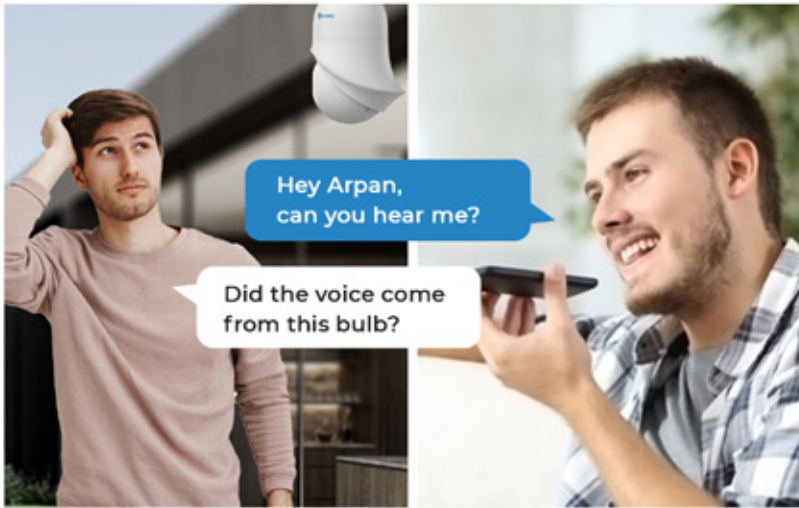

# OUTDOOR WIFI BULB CAMERA

## Smart Dual Light

Targets are precisely detected by the Smart Dual Light, which uses a clever algorithm. Normally, at night, the IR illuminator is turned on. The warm light illuminates and the camera records full-color video and details of significant events when it detects the target.

## Motion Tracking

When somebody move, the camera will be track automatically follow moving objects, record video and intelligent notifications, so you will only receive a warning when it is necessary. If there is enough variation between frames, a camera will turn on automatically.

## Two Way Audio Communication

Allows you to communicate using camera where ever you are, which includes using a phone to talk while watching a live video feed.